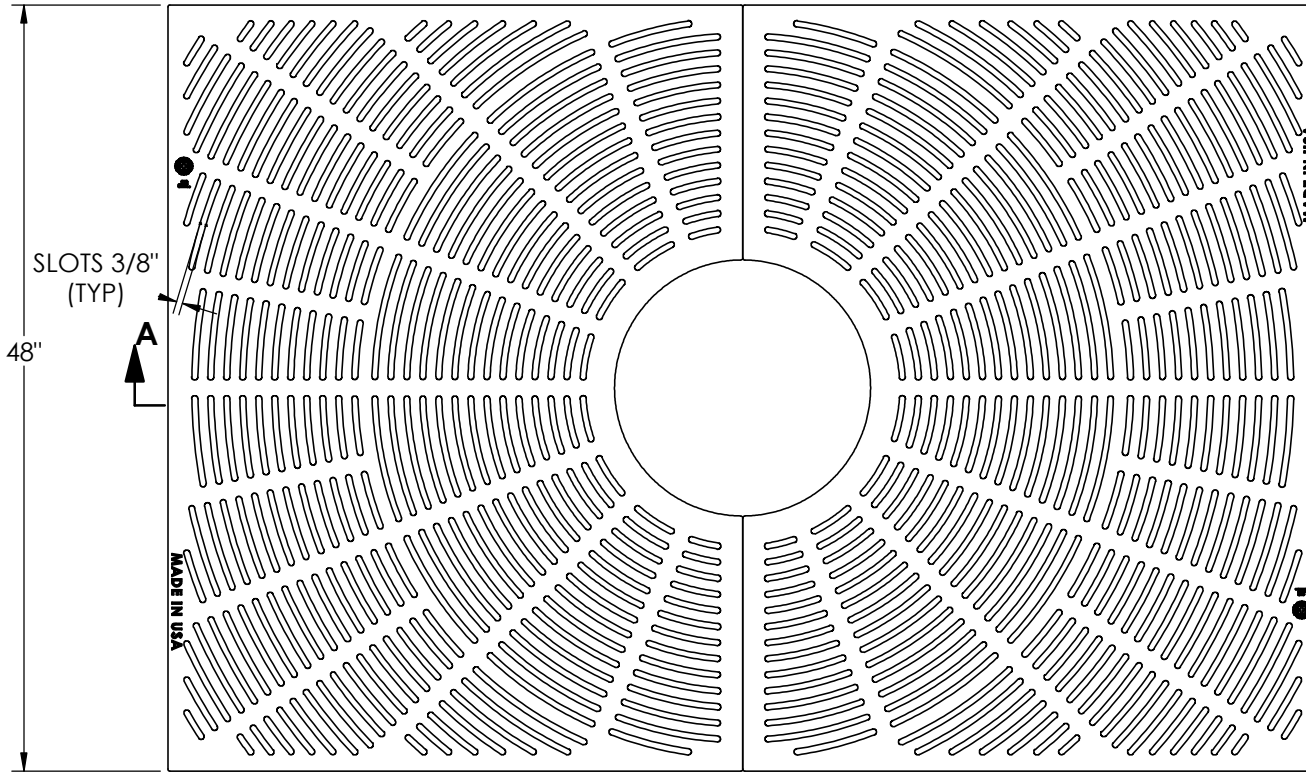

8691 Tree Grate Set

Supplied By:
TRENCH DRAIN SUPPLY
 877-903-7246
 www.trenchdrainsupply.com

Product Number

00869101

Design Features

- Materials
Tree Grate
Gray Iron (CL35B)

- Design Load
Non-Traffic
- Open Area
n/a
- Coating
Undipped
- √ Designates Machined Surface

Certification

- ASTM A48
- ADA
- Country of Origin: USA

Major Components

00869131

Drawing Revision

- 8/14/2008 Designer: DEW
- 4/30/2013 Revised By: DAE

Disclaimer

Weights (lbs/kg), dimensions (inches/mm) and drawings provided for your guidance. We reserve the right to modify specifications without prior notice.