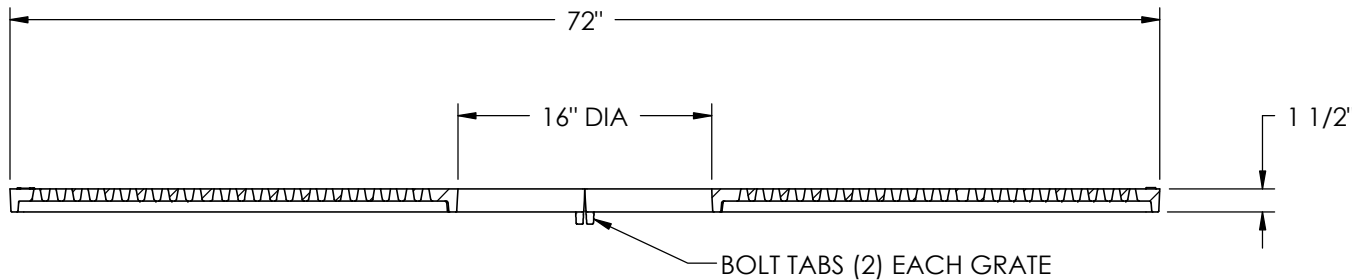

Contact

800 626 4653
ejco.com

SECTION A-A

NOTE! COMPONENTS ARE SHIPPED LOOSE. (NOT ASSEMBLED)